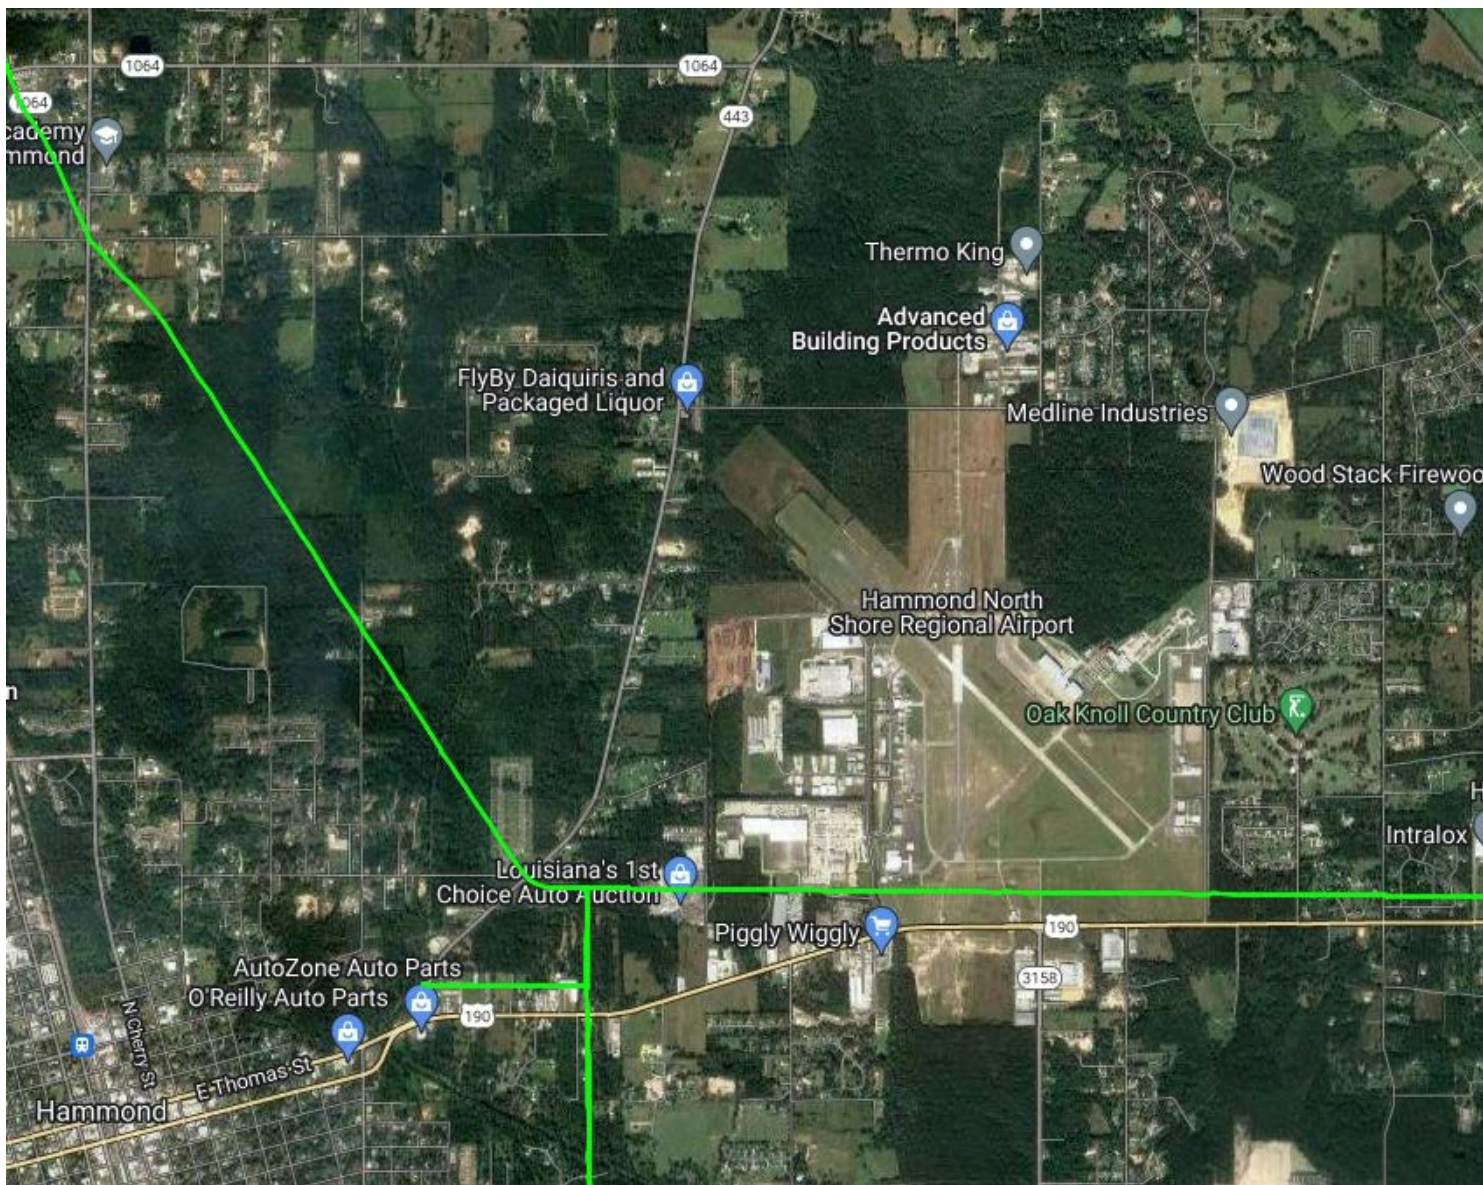

NATIONAL PIPELINE MAPPING SYSTEM

Legend

- Query Pipelines
- Query Pipelines
- Query Pipelines
- Gas Transmission Pipelines
- Hazardous Liquid Pipelines
- CNW Inland
- CNW Ocean/Great Lakes

Pipelines depicted on this map represent gas transmission and hazardous liquid lines only. Gas gathering and gas distribution systems are not represented.

This map should never be used as a substitute for contacting a one-call center prior to excavation activities. Please call 811 before any digging occurs.

Questions regarding this map or its contents can be directed to npms@dot.gov.

Projection: Geographic

Datum: NAD83

Map produced by the Public Viewer application at www.npms.phmsa.dot.gov

Date Printed: May 10, 2022