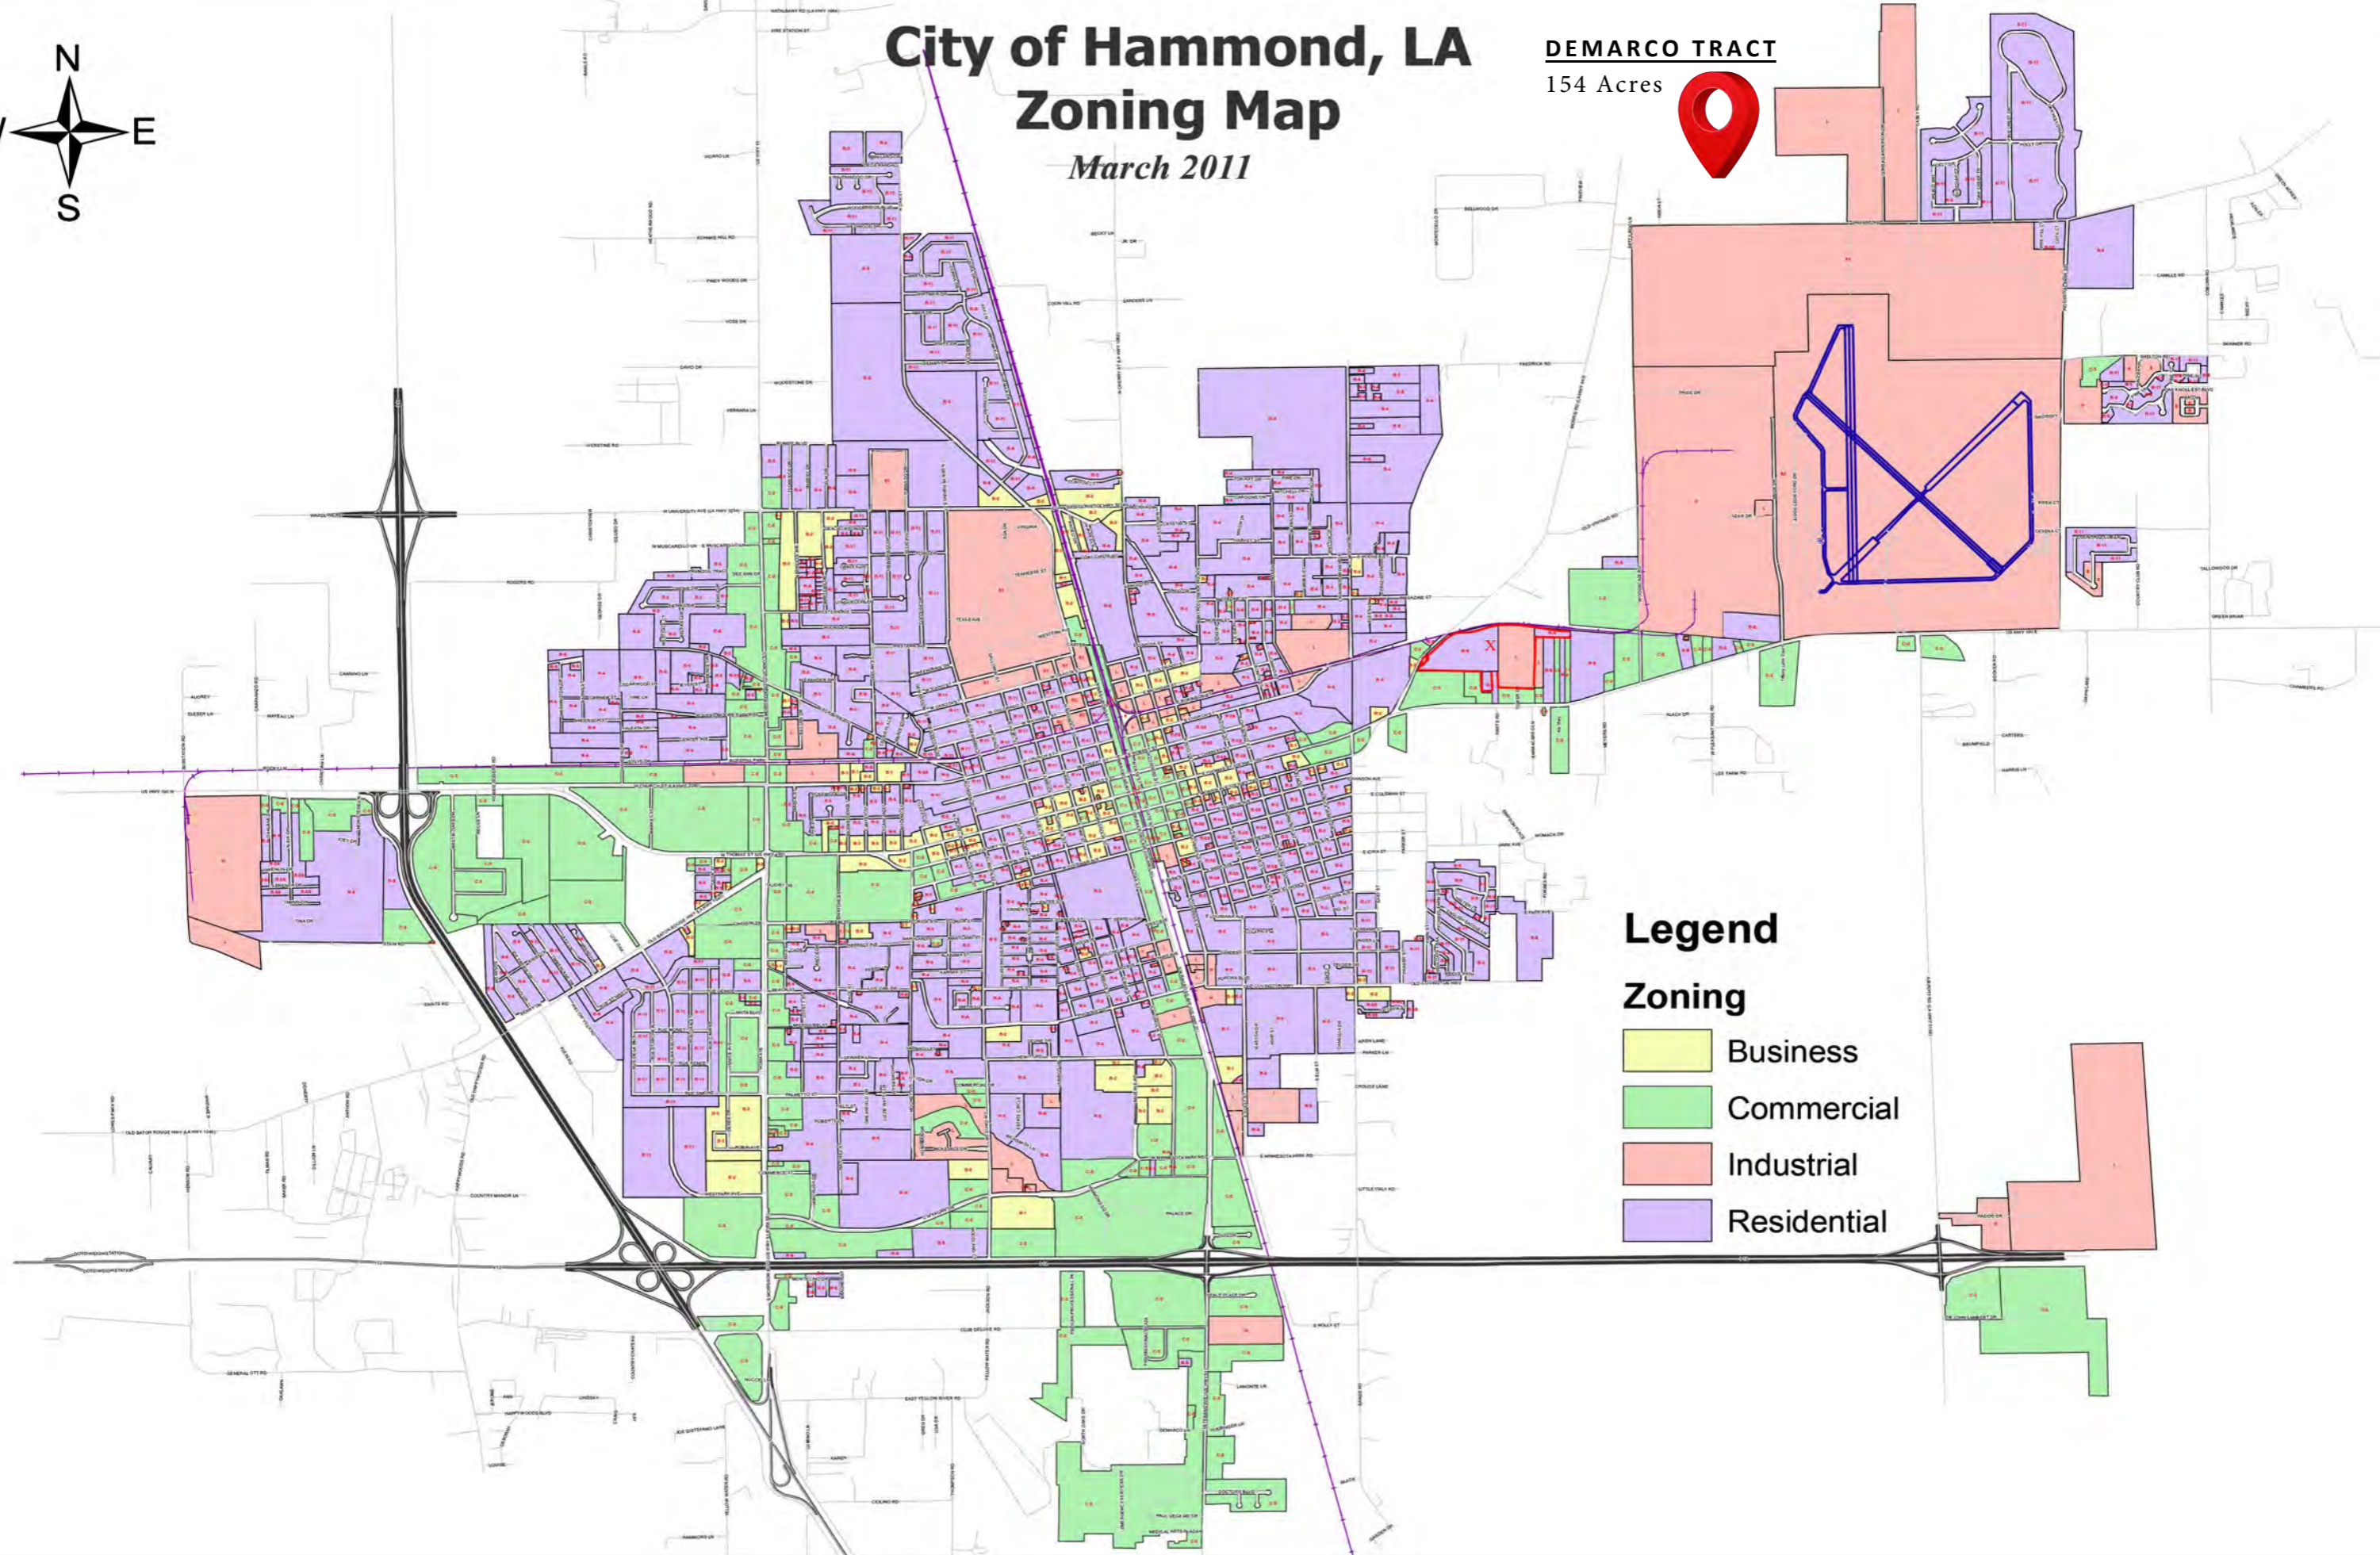

City of Hammond, LA Zoning Map

March 2011

DEMARCO TRACT

154 Acres

Legend

Zoning

-  Business
-  Commercial
-  Industrial
-  Residential